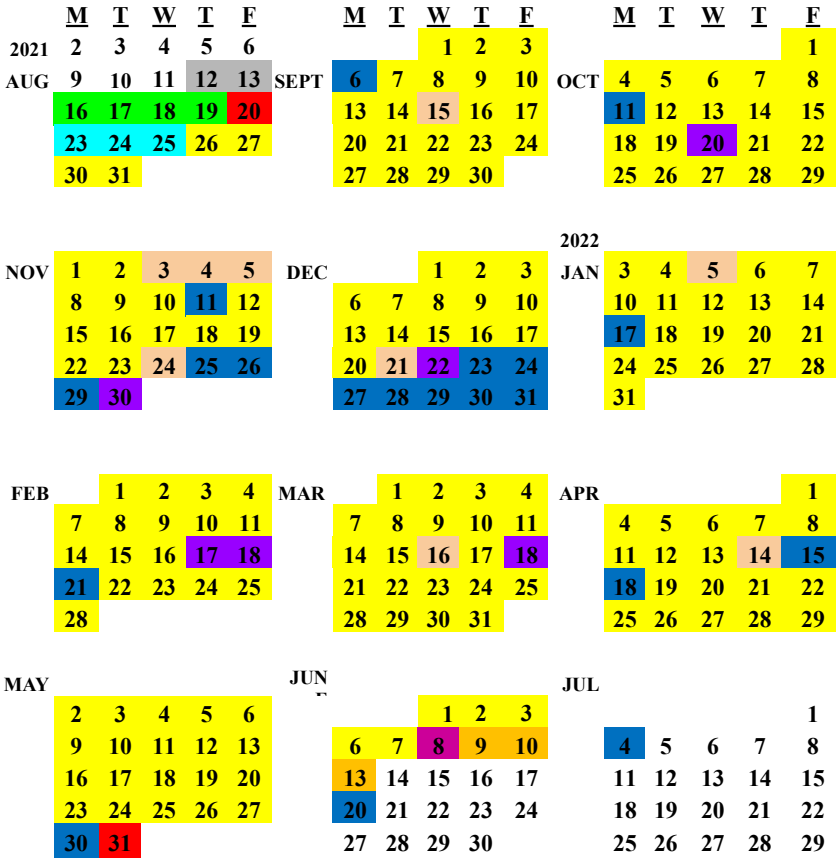

Pre-K Counts Chambersburg

Unless the date of school cancellation is 7 calendar days or less prior to the make-up, school will be made up in this order:
 1- February 18th
 2- March 18th

Additional days will be made-up at the end of the program year

	First Day	Last day
CASD	8/23	5/27

No School for Staff and Students
Holidays

Classroom Days
Orientation (as scheduled)
Last day/children
Last day/teachers

No School for Students
PK Collaboration Days
Pre-Service
In-Service Day (organizational)
Prof. Dev.- Trauma Informed Care

****Please note, the calendar is subject to change****

SD Early Dismissal- CELC PKC classes dismiss at regular time, Chambers, New Franklin, and Buchanan PKC classess dismiss at 1:15

	PKC
Aug	4
Sept	21
Oct	19
Nov	17
Dec	15
Jan	20
Feb	17
Mar	22
April	19
May	20
June	6
Total	180
218 Teacher days	