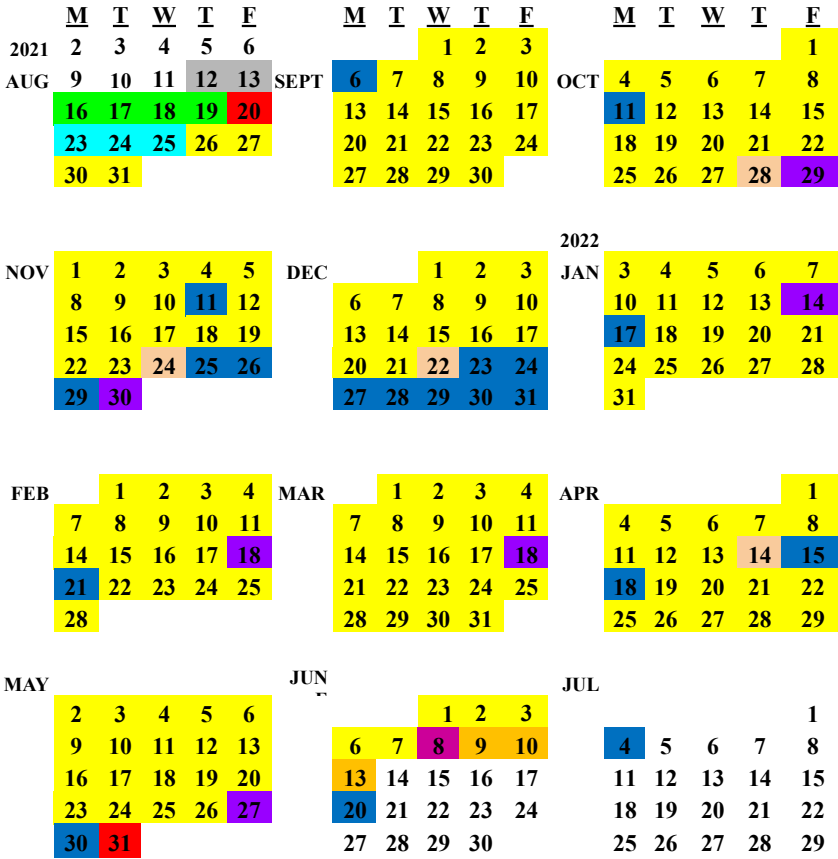

## Pre-K Counts Fannett-Metal

Unless the date of school cancellation is 7 calendar days or less prior to the make-up, school will be made up in this order:

- 1- November 30th
- 2- February 18th

Additional days will be made-up at the end of the program year

	First Day	Last day
FMSD	8/23	5/26

No School for Staff and Students  
Holidays

Classroom Days  
Orientation (as scheduled)  
Last day/children  
Last day/teachers

No School for Students  
PK Collaboration Days  
Pre-Service  
In-Service Day (organizational)  
Prof. Dev.- Trauma Informed Care

\*\*Please note, the calendar is subject to change\*\*

SD Early Dismissal- PKC classes dismiss at regular time

	PKC
Aug	4
Sept	21
Oct	19
Nov	17
Dec	16
Jan	19
Feb	18
Mar	22
April	19
May	19
June	6
<b>Total</b>	<b>180</b>
218 Teacher days	