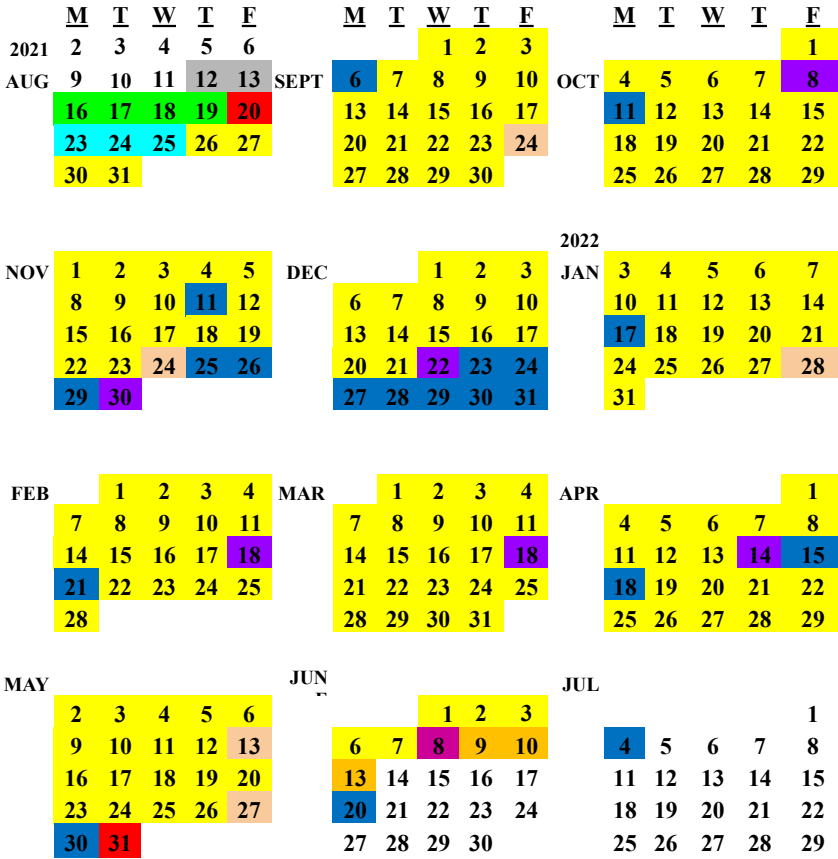

Pre-K Counts Tuscarora

Unless the date of school cancellation is 7 calendar days or less prior to the make-up, school will be made up in this order:
 1- April 14th

 Additional days will be made-up at the end of the program year

	First Day	Last day
TSD	8/19	5/27

No School for Staff and Students
 Holidays

Classroom Days
 Orientation (as scheduled)
 Last day/children
 Last day/teachers

No School for Students
 PK Collaboration Days
 Pre-Service
 In-Service Day (organizational)
 Prof. Dev.- Trauma Informed Care

****Please note, the calendar is subject to change****

SD Early Dismissal- PKC classes dismiss at regular time

	PKC
Aug	4
Sept	21
Oct	19
Nov	17
Dec	15
Jan	20
Feb	18
Mar	22
April	18
May	20
June	6
Total	180
218 Teacher days	